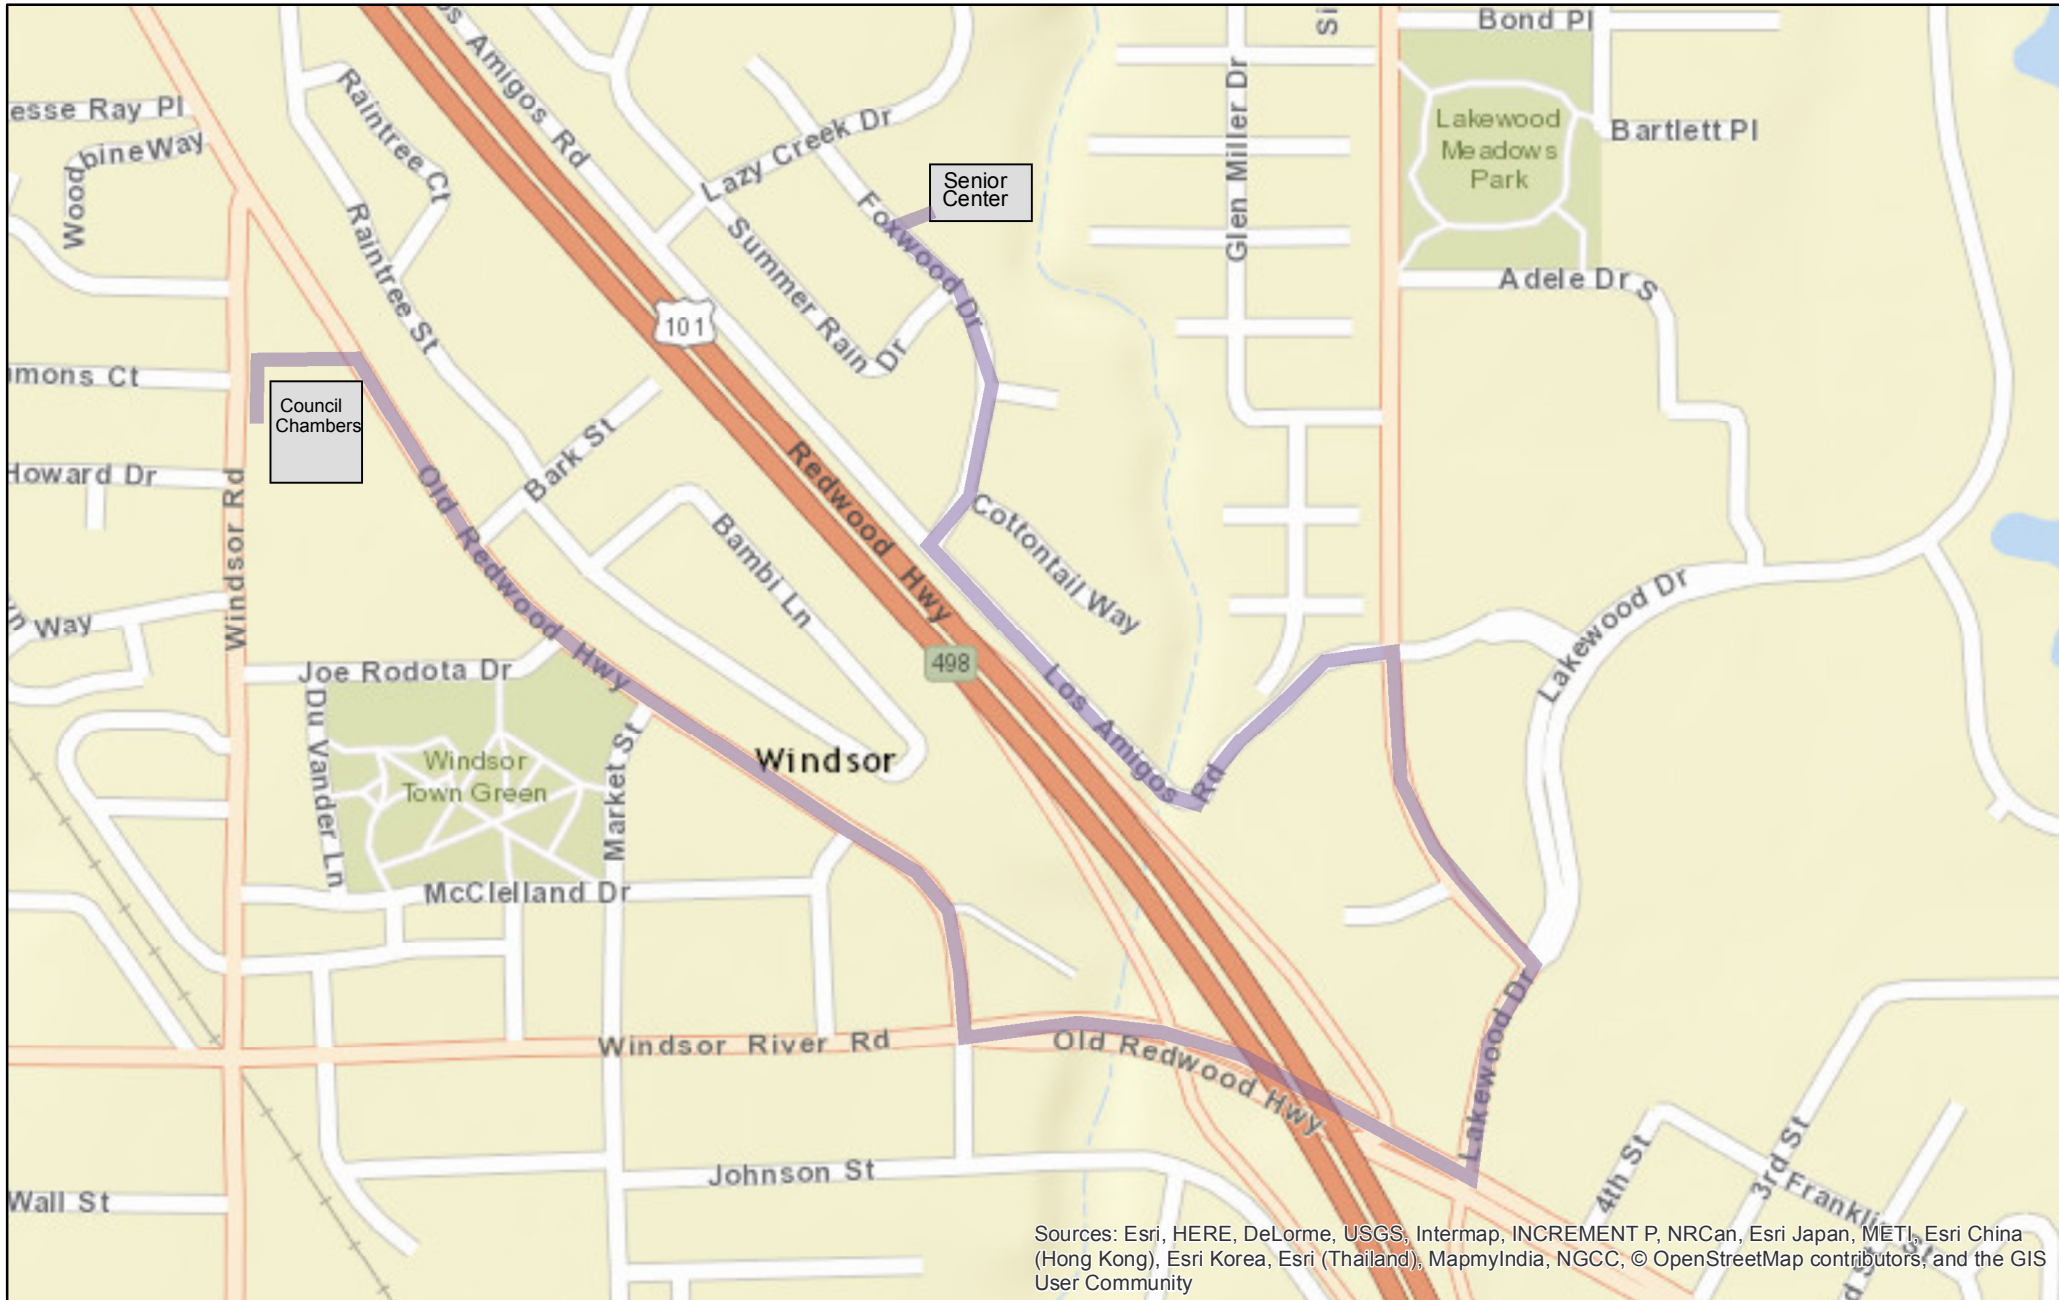

# Map from Council Chambers to Senior Center

Sources: Esri, HERE, DeLorme, USGS, Intermap, INCREMENT P, NRCan, Esri Japan, METI, Esri China (Hong Kong), Esri Korea, Esri (Thailand), MapmyIndia, NGCC, © OpenStreetMap contributors, and the GIS User Community

10/25/2016

0 180 360 720 1,080 1,440 Feet